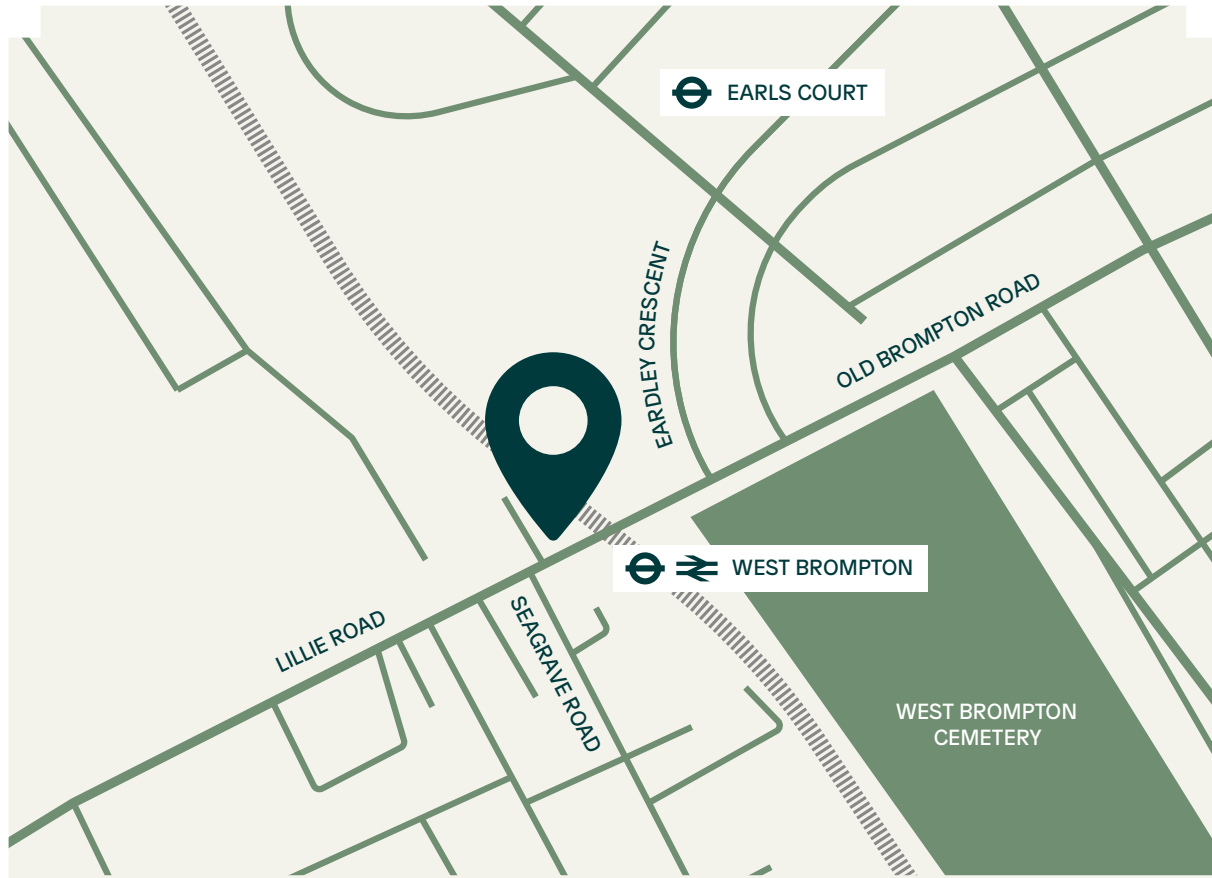

THE
Prince
KITCHEN

CRUST BRAS.
pizza

UTTER
WAFFLE

Getting Here

14 Lillie Road, London, SW6 1TT

We're a moment's walk from West Brompton train/tube station.
Turn left and we're 10 seconds down the road.

THE
Prince