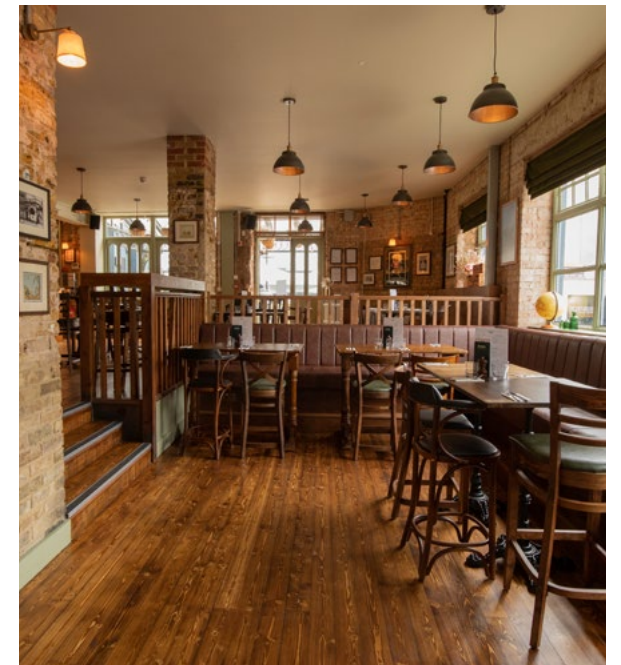

THE Prince

Christmas 2024

Here at The Prince we're renowned for throwing great parties. We take care of everything - from party preparations to the little touches that make the night extra special. We're experts in bringing it all together so you can simply relax and enjoy the festivities.

Enjoy semi-private spaces for impromptu drinks, festive office get-togethers and unforgettable party nights out with friends this Christmas at The Prince. With a wide choice of packages, we've fine tuned every detail to create a truly unforgettable occasion. We can even work with you to create your very own bespoke event – after all, it's your party!