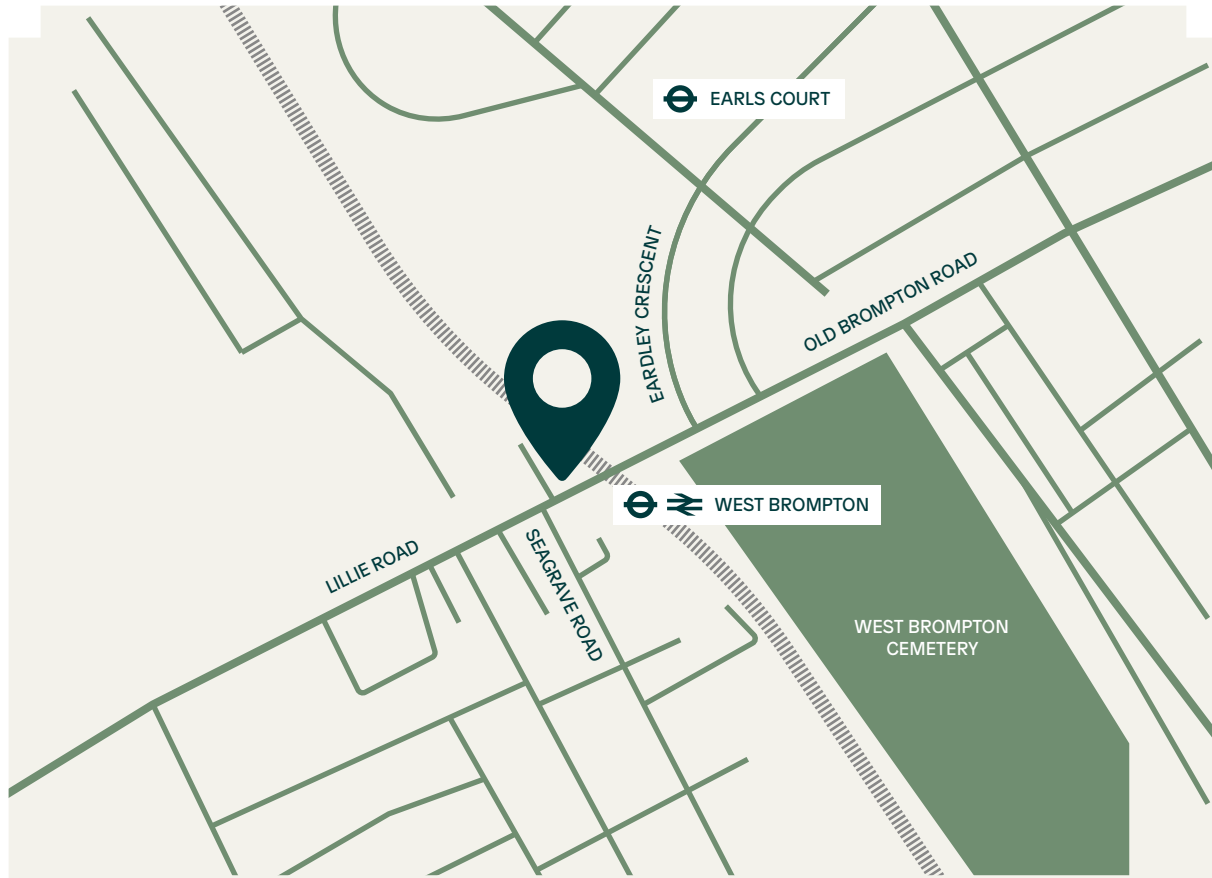

THE
Prince
KITCHEN

CRUST BROS.
pizza

TEMAKI 居酒屋
BROS

Getting Here

14 Lillie Road, London, SW6 1TT

We're a moment's walk from West Brompton train/tube station.
Turn left and we're 10 seconds down the road.

THE
Prince